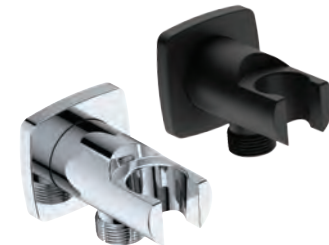

Our colour finishes bring
a little Hollywood
to Parkwood, Sydney
to Kimberley and Paris
to Parys.

- Timeless, round design
- DZR Brass, Chrome
- Water-saving option

VALOUR TAPWARE

Basin Mixer Single Lever
110mm
Model: 2203 ●●

Basin Mixer Single Lever
210mm
Model: 2205 ●●

This contemporary range brings you: Urban living reimagined. Geometric lines, solid buildings and sky-scrapers drive the design inspiration behind this range, drawing the dynamic energy of the city into your bathroom space.

Kitchen Mixer Single Lever
Model: 2225 ●●

The meaning expressed by the form - the coming together of two elements to form a complete and pleasing whole

Shower Mixer Concealed w/Divert Single Lever
Model: 2212 ●●

Shower Mixer Concealed Single Lever
Model: 2210 ●●

Hand Shower Holder + Connector
Model: 2246 ●●

- Modern, square design
- DZR Brass, Chrome
- Water-saving option

LIQUID RED

011 334 8100 | www.liquid-red.co.za | info@liquid-red.com
Available at selected retailers