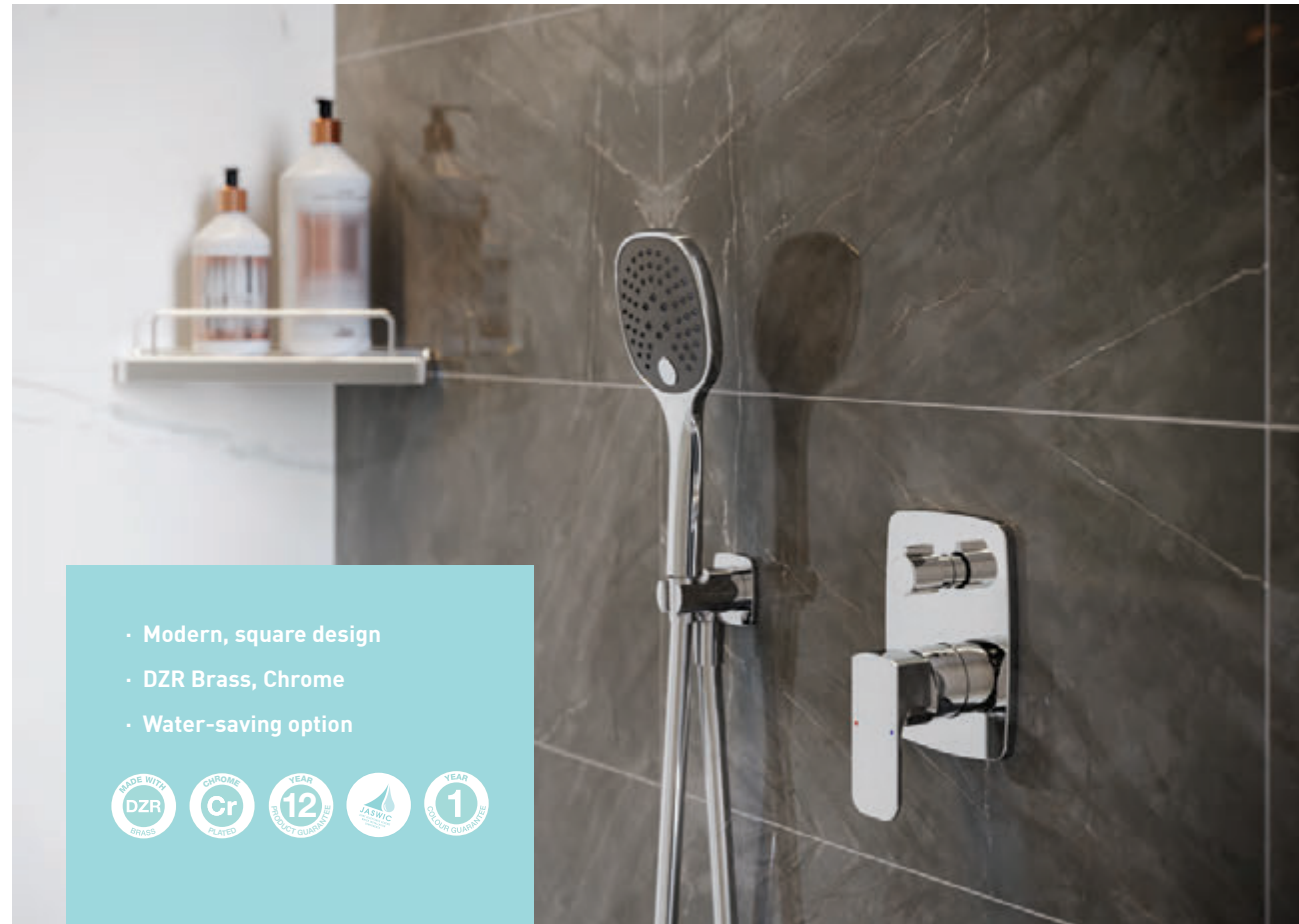

TAPWARE

Mix. It Up.

With its accent on quality construction, smart engineering and good looks, there isn't a bathroom in South Africa that wouldn't look more stylish fitted with LIQUIDRed tapware.

The range is extensive, the designs modern, and the value undeniable - everything you need to get the ideas (as well as water) flowing freely.

Basin Mixer Single Lever
210mm
Model: 2205 ●●

This contemporary range brings you: Urban living reimagined. Geometric lines, solid buildings and sky-scrapers drive the design inspiration behind this range, drawing the dynamic energy of the city into your bathroom space.

Kitchen Mixer Single Lever
Model: 2225 ●●

The meaning expressed by the form - the coming together of two elements to form a complete and pleasing whole

Shower Mixer Concealed w/Divert Single Lever
Model: 2212 ●●

Shower Mixer Concealed Single Lever
Model: 2210 ●●

Hand Shower Holder + Connector
Model: 2246 ●●

- Modern, square design
- DZR Brass, Chrome
- Water-saving option

LIQUID RED

011 334 8100 | www.liquid-red.co.za | info@liquid-red.com
Available at selected retailers