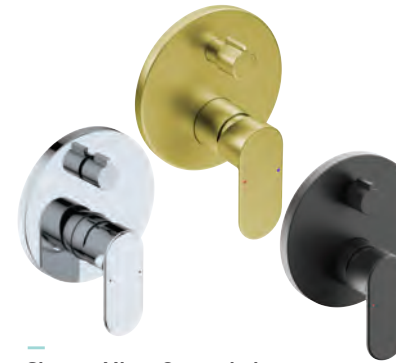

Basin Waste POP-UP (BRASS)
32mmx78mm Unslotted
Model: 1005 ●●●

SOLACE TAPWARE

Basin Mixer Single Lever
110mm
Model: 1303 ●●●

Basin Mixer Single Lever
210mm
Model: 1305 ●●●

Shower Mixer Concealed Single Lever
Model: 1310 ●●●

Shower Mixer Concealed w/Diverter Single Lever
Model: 1312 ●●●

Kitchen Mixer Single Lever
Model: 1325 ●●●

Hand Shower holder + Connector
Model: 1346 ●●●

Inspired by the organic curves found in nature, let the magic of this timeless range forever live in your bathroom as you enjoy its subtle reminiscence of the moon, sun and earth.

Our colour finishes bring
a little Hollywood
to Parkwood, Sydney
to Kimberley and Paris
to Parys.

- Timeless, round design
- DZR Brass, Chrome
- Water-saving option

VALOUR TAPWARE

Basin Mixer Single Lever
110mm
Model: 2203 ●●