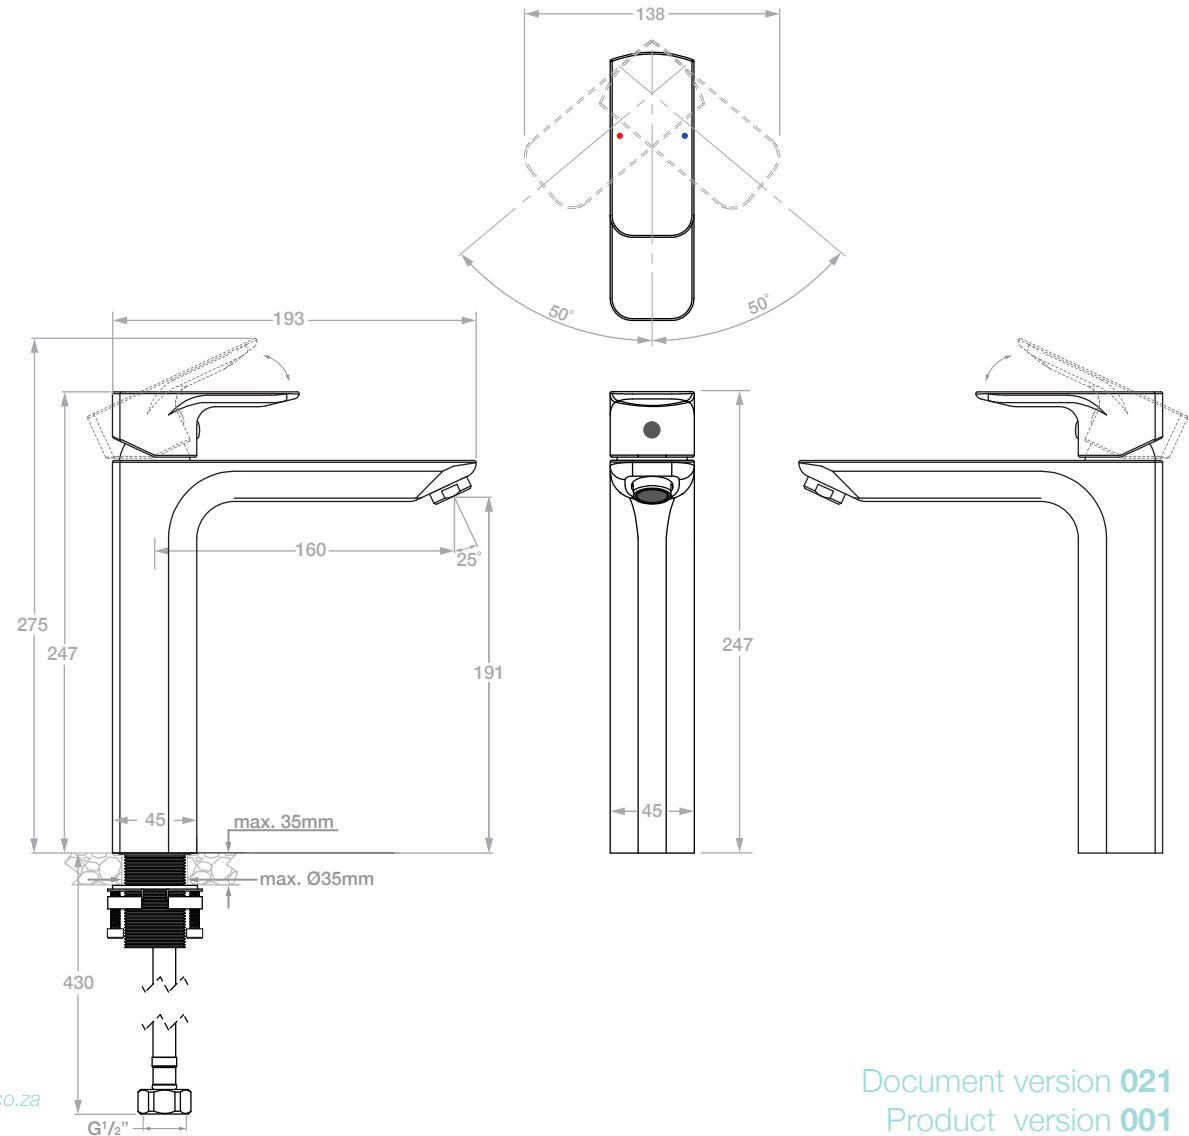

## VALOUR 2205 Basin Mixer 210mm

**Model:** TPLR2205####

(\*where #### is the relevant finish code)

\*\*Please note that not all finishes are available as a stocked product in all countries. Additional surcharges, MOQ's and longer lead times may apply.

**Material:** DZR Brass  
**Cartridge:** SEDAL  
**Standard Flow Rate:** 5.0l/min (@ 300kPa)  
**Connection Type:** G1/2" Connections

**Fixing / Mounting System:**  
Double-Locking mounting system  
**Suitable to be installed:**  
Counter top maximum thickness of 35mm  
or directly on a suitable basin

Dimensions given are in mm. LIQUIDRed® reserves the right to alter and /or remove designs from time to time without prior notice. This drawing is to be used for reference purposes only. E &O.E.

Copyright LIQUIDRED® 2022