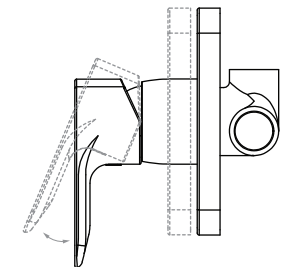

## VALOUR 2210 Shower Mixer (Concealed)

**Model:** TPLR2210####

(\*where #### is the relevant finish code)

\*\*Please note that not all finishes are available as a stocked product in all countries.  
Additional surcharges, MOQ's and longer lead times may apply.

**Material:** DZR Brass  
**Cartridge:** SEDAL  
**Standard Flow Rate:** 22.0 l/min (@ 300kPa)  
**Connection Type:** G1/2" Connections

**Suitable to be installed:**  
In a Shower or above a Bath

Dimensions given are in mm. LIQUIDRed® reserves the right to alter and /or remove designs from time to time without prior notice.  
This drawing is to be used for reference purposes only. E &O.E.