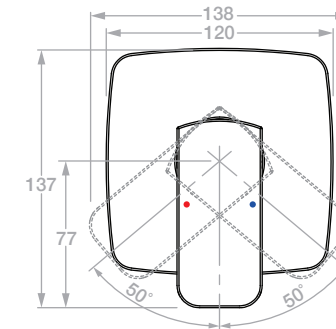

## VALOUR 2210 Shower Mixer (Concealed)

**Model:** TPLR2210####

(\*where #### is the relevant finish code)

\*\*Please note that not all finishes are available as a stocked product in all countries.  
Additional surcharges, MOQ's and longer lead times may apply.

**Material:** DZR Brass  
**Cartridge:** SEDAL  
**Standard Flow Rate:** 22.0 l/min (@ 300kPa)  
**Connection Type:** G1/2" Connections

**Suitable to be installed:**  
In a Shower or above a Bath

Dimensions given are in mm. LIQUIDRed® reserves the right to alter and /or remove designs from time to time without prior notice.  
This drawing is to be used for reference purposes only. E &O.E.