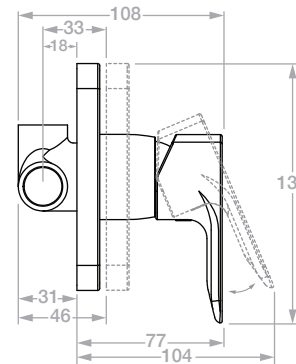

## VALOUR 2210 Shower Mixer (Concealed)

**Model:** TPLR2210####

(\*where #### is the relevant finish code)

\*\*Please note that not all finishes are available as a stocked product in all countries.  
Additional surcharges, MOQ's and longer lead times may apply.

**Material:** DZR Brass  
**Cartridge:** SEDAL  
**Standard Flow Rate:** 22.0 l/min (@ 300kPa)  
**Connection Type:** G1/2" Connections

**Suitable to be installed:**  
In a Shower or above a Bath

Dimensions given are in mm. LIQUIDRed® reserves the right to alter and /or remove designs from time to time without prior notice.  
This drawing is to be used for reference purposes only. E &O.E.