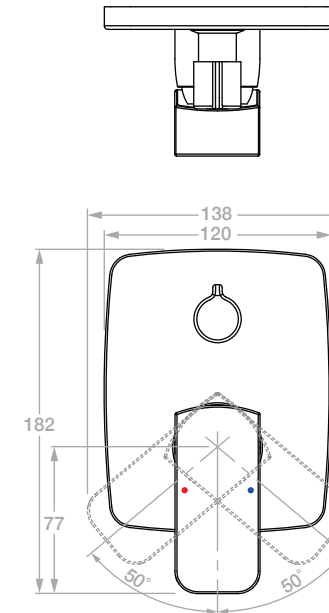

VALOUR 2212 Shower Mixer + Diverter (Concealed)

Model: TPLR2212####

(*where #### is the relevant finish code)

**Please note that not all finishes are available as a stocked product in all countries.
Additional surcharges, MOQ's and longer lead times may apply.

Material: DZR Brass
Cartridge: SEDAL
Standard Flow Rate: 22.0 l/min (@ 300kPa)
Diverter Flow Rate: 18.3 l/min (@ 300kPa)
Connection Type: G1/2" Connections

Suitable to be installed:
In a Shower or above a Bath

Dimensions given are in mm. LIQUIDRed® reserves the right to alter and /or remove designs from time to time without prior notice.
This drawing is to be used for reference purposes only. E &O.E.

Copyright LIQUIDRED® 2022