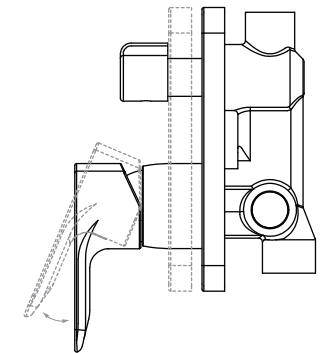

VALOUR 2212 Shower Mixer + Diverter (Concealed)

Model: TPLR2212####

(*where #### is the relevant finish code)

**Please note that not all finishes are available as a stocked product in all countries.
Additional surcharges, MOQ's and longer lead times may apply.

Material: DZR Brass
Cartridge: SEDAL
Standard Flow Rate: 22.0 l/min (@ 300kPa)
Diverter Flow Rate: 18.3 l/min (@ 300kPa)
Connection Type: G1/2" Connections

Suitable to be installed:
In a Shower or above a Bath

Dimensions given are in mm. LIQUIDRed® reserves the right to alter and /or remove designs from time to time without prior notice.
This drawing is to be used for reference purposes only. E &O.E.

Copyright LIQUIDRED® 2022