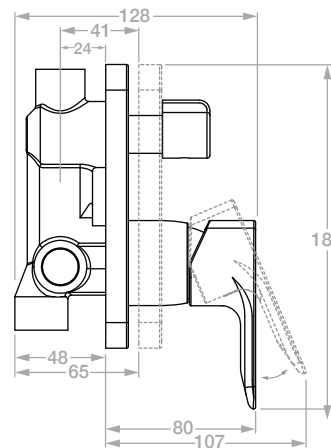

VALOUR 2212 Shower Mixer + Diverter (Concealed)

Model: TPLR2212####

(*where #### is the relevant finish code)

**Please note that not all finishes are available as a stocked product in all countries.
Additional surcharges, MOQ's and longer lead times may apply.

Material: DZR Brass
Cartridge: SEDAL
Standard Flow Rate: 22.0 l/min (@ 300kPa)
Diverter Flow Rate: 18.3 l/min (@ 300kPa)
Connection Type: G1/2" Connections

Suitable to be installed:
In a Shower or above a Bath

Dimensions given are in mm. LIQUIDRed® reserves the right to alter and /or remove designs from time to time without prior notice.
This drawing is to be used for reference purposes only. E &O.E.

Copyright LIQUIDRED® 2022