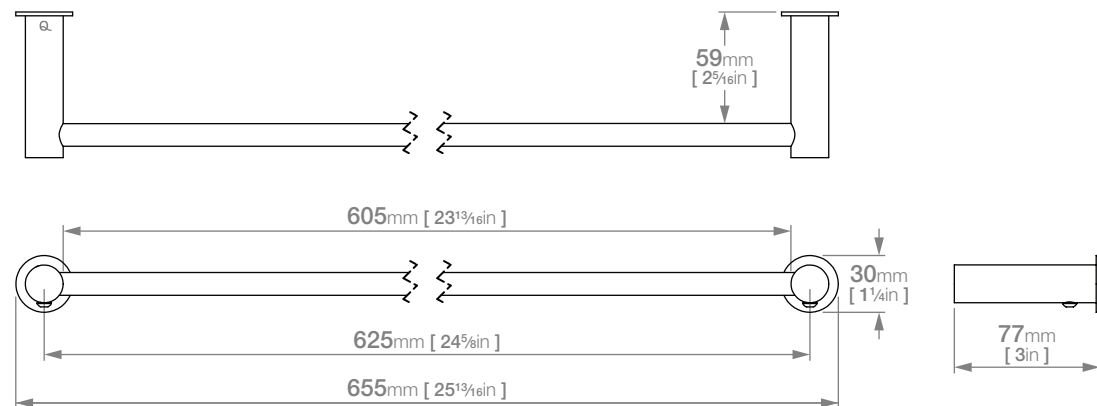

## UNITY LR3272 SINGLE TOWEL RAIL 650mm / 25in

Wall Fixings Supplied:  
**Masonry**

**Code:** BALR3272POLS  
**Finish:** Polished

Original UX Fischer®  
Wall Plug supplied.

Dimensions given are in mm and inches. LIQUIDRed® reserves the right to alter and /or remove designs from time to time without prior notice. This drawing is to be used for reference purposes only. E &O.E.