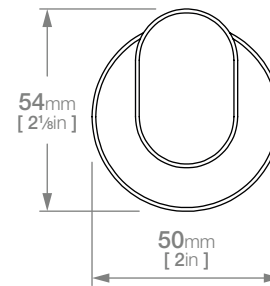

LAVISH LR2310 ROBE HOOK SINGLE

Code: BALR2310CHRM
Finish: Polished Chrome

Wall Fixings Supplied:
Masonry

Original UX Fischer®
Wall Plug supplied.

x2 x2

Dimensions given are in mm and inches. LIQUIDRed® reserves the right to alter and /or remove designs from time to time without prior notice.
This drawing is to be used for reference purposes only. E &O.E.