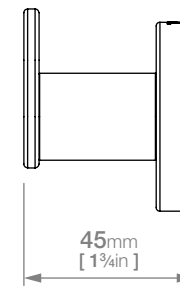

LAVISH LR2310 ROBE HOOK SINGLE

Code: BALR2310CHRM
Finish: Polished Chrome

Wall Fixings Supplied:
Masonry

Original UX Fischer®
Wall Plug supplied.

x2 x2

Dimensions given are in mm and inches. LIQUIDRed® reserves the right to alter and /or remove designs from time to time without prior notice.
This drawing is to be used for reference purposes only. E &O.E.