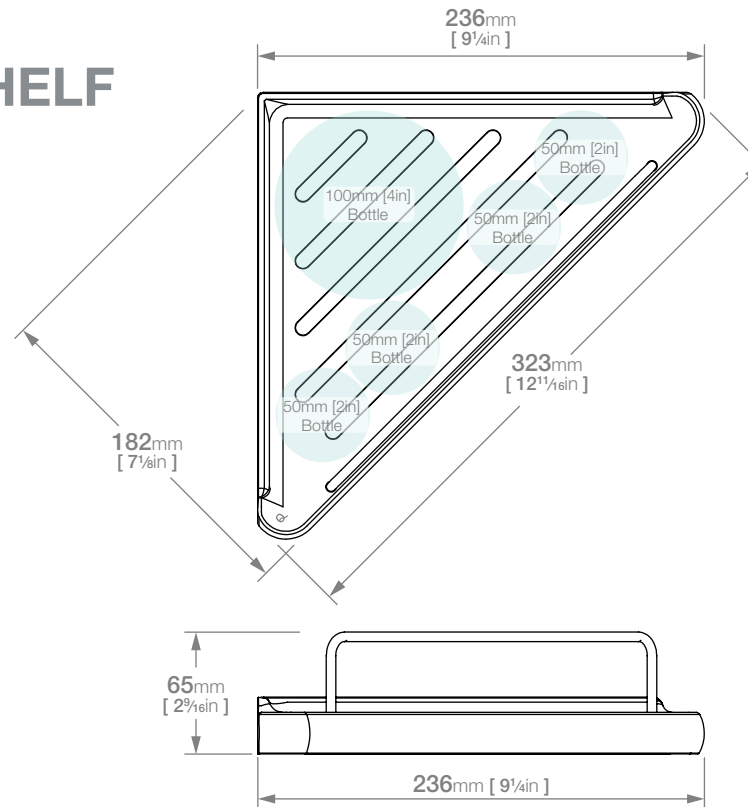

LIQUIDRED

LAVISH LR2315 SHOWER CORNER SHELF

Code: BALR2315CHRM
Finish: Polished Chrome

Wall Fixings Supplied:

Masonry

Original UX Fischer®
Wall Plug supplied.

x4 x4

Dimensions given are in mm and inches. LIQUIDRed® reserves the right to alter and /or remove designs from time to time without prior notice.
This drawing is to be used for reference purposes only. E &O.E.