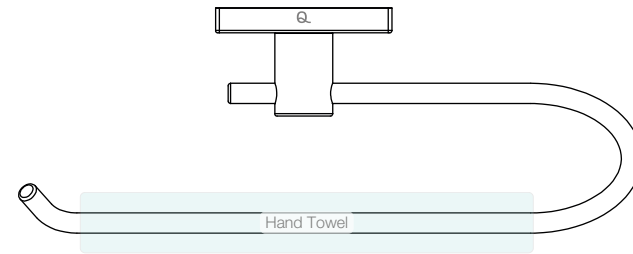

HARMONY LR2541 TOWEL RING OPEN

Wall Fixings Supplied:
Masonry

Code: BALR2541CHRM
Finish: Polished Chrome

Original UX Fischer®
Wall Plug supplied.

Dimensions given are in mm and inches. LIQUIDRed® reserves the right to alter and /or remove designs from time to time without prior notice.
This drawing is to be used for reference purposes only. E &O.E.

Wonder-Mount is a patented mounting system: SA Patent 2016/02563

Copyright LIQUIDRED® 2019

South Africa - Tel: 0860 104 653, Email: info@liquid-red.com, Web: www.liquid-red.co.za
USA - Tel: 321 888 3001, Email: info@liquid-red.com, Web: www.liquid-red.com