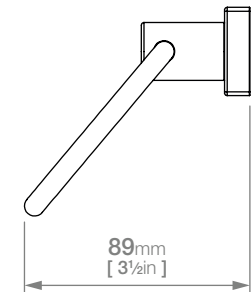

HARMONY LR2541 TOWEL RING OPEN

Wall Fixings Supplied:
Masonry

Code: BALR2541CHRM
Finish: Polished Chrome

Original UX Fischer®
Wall Plug supplied.

Dimensions given are in mm and inches. LIQUIDRed® reserves the right to alter and /or remove designs from time to time without prior notice.
This drawing is to be used for reference purposes only. E &O.E.