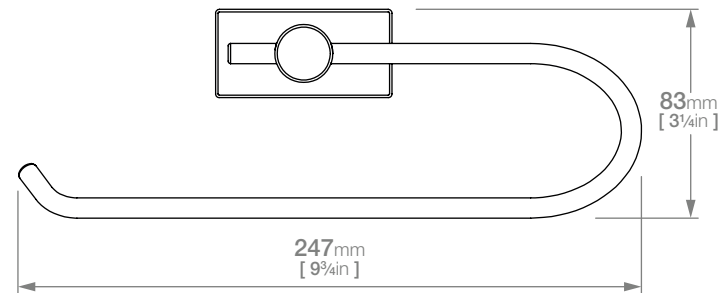

HARMONY LR2541 TOWEL RING OPEN

Wall Fixings Supplied:
Masonry

Code: BALR2541CHRM
Finish: Polished Chrome

Original UX Fischer®
Wall Plug supplied.

Dimensions given are in mm and inches. LIQUIDRed® reserves the right to alter and /or remove designs from time to time without prior notice.
This drawing is to be used for reference purposes only. E &O.E.