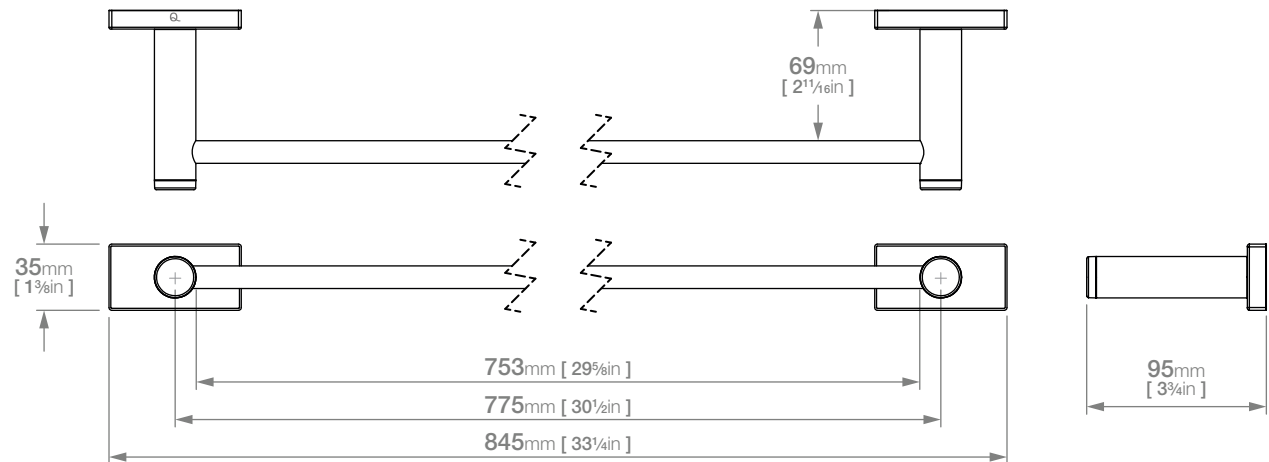

LIQUIDRED

HARMONY LR2575 SINGLE TOWEL RAIL 800mm / 32in

Wall Fixings Supplied:
Masonry

Code: BALR2575CHRM
Finish: Polished Chrome

Original UX Fischer®
Wall Plug supplied.

Dimensions given are in mm and inches. LIQUIDRed® reserves the right to alter and /or remove designs from time to time without prior notice.
This drawing is to be used for reference purposes only. E &O.E.