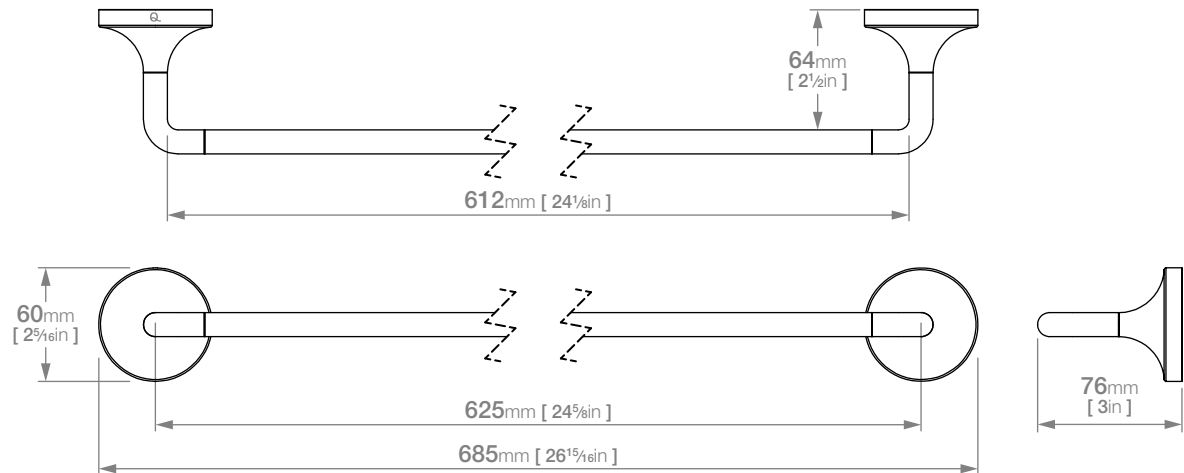

ETERNAL LR2772 SINGLE TOWEL RAIL 650mm / 25in

Wall Fixings Supplied:
Masonry

Code: BALR2772CHRM
Finish: Polished Chrome

Original UX Fischer®
Wall Plug supplied.

Dimensions given are in mm and inches. LIQUIDRed® reserves the right to alter and /or remove designs from time to time without prior notice.
This drawing is to be used for reference purposes only. E &O.E.