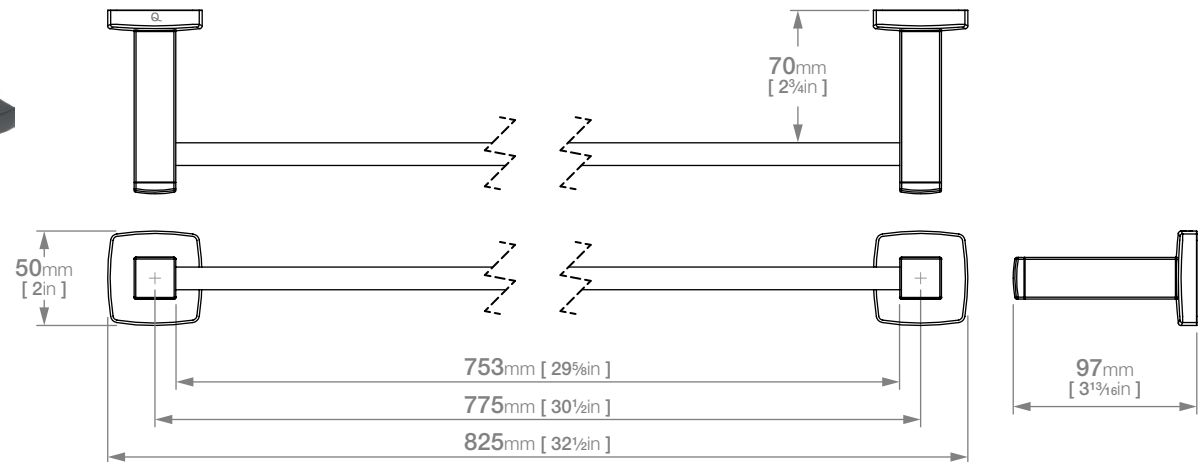

LIQUIDRED

INTEGRITY LR3175 SINGLE TOWEL RAIL 800mm / 32in

Code: BALR3175CHRM
Finish: Polished Chrome

Code: BALR3175MBLK
Finish: Matt BLACK

Wall Fixings Supplied:
Masonry

Original UX Fischer®
Wall Plug supplied.

Dimensions given are in mm and inches. LIQUIDRed® reserves the right to alter and /or remove designs from time to time without prior notice.
This drawing is to be used for reference purposes only. E &O.E.