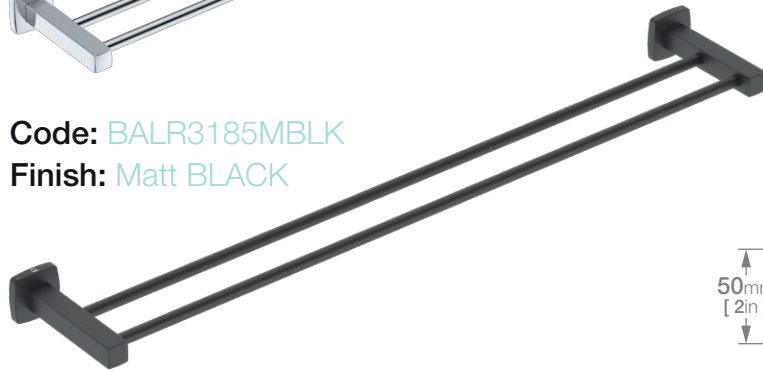

LIQUIDRED

INTEGRITY LR3185 DOUBLE TOWEL RAIL 800mm / 32in

Code: BALR3185CHRM
Finish: Polished Chrome

Code: BALR3185MBLK
Finish: Matt BLACK

Wall Fixings Supplied:
Masonry

Original UX Fischer®
Wall Plug supplied.

Dimensions given are in mm and inches. LIQUIDRed® reserves the right to alter and /or remove designs from time to time without prior notice. This drawing is to be used for reference purposes only. E &O.E.