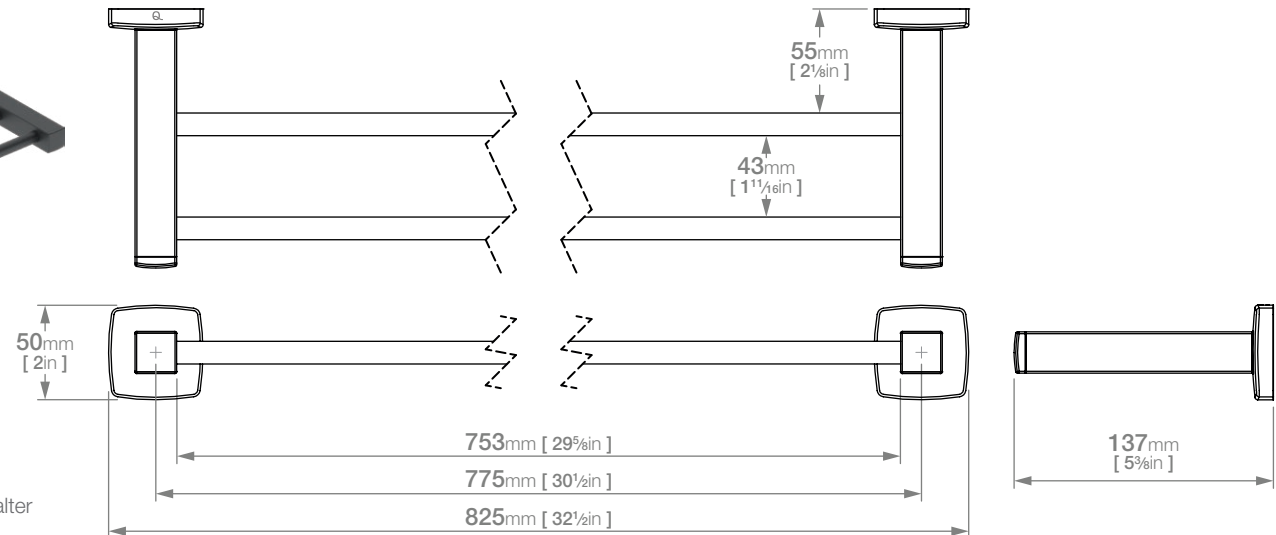

LIQUIDRED

INTEGRITY LR3185 DOUBLE TOWEL RAIL 800mm / 32in

Code: BALR3185CHRM
Finish: Polished Chrome

Code: BALR3185MBLK
Finish: Matt BLACK

Wall Fixings Supplied:
Masonry

Original UX Fischer®
Wall Plug supplied.

Dimensions given are in mm and inches. LIQUIDRed® reserves the right to alter and /or remove designs from time to time without prior notice. This drawing is to be used for reference purposes only. E &O.E.