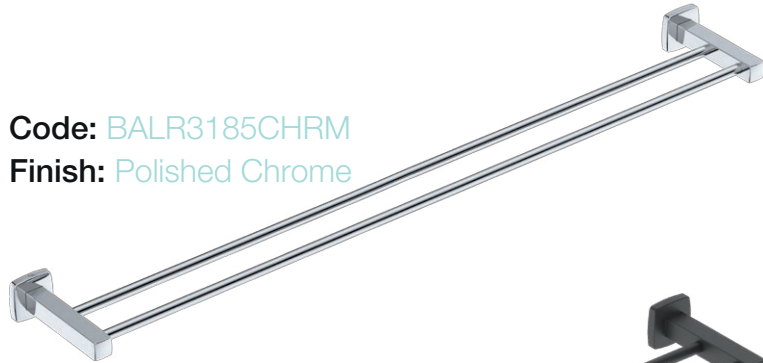

LIQUIDRED

INTEGRITY LR3185 DOUBLE TOWEL RAIL 800mm / 32in

Code: BALR3185CHRM
Finish: Polished Chrome

Code: BALR3185MBLK
Finish: Matt BLACK

Wall Fixings Supplied:
Masonry

Original UX Fischer®
Wall Plug supplied.

Dimensions given are in mm and inches. LIQUIDRed® reserves the right to alter and /or remove designs from time to time without prior notice. This drawing is to be used for reference purposes only. E &O.E.