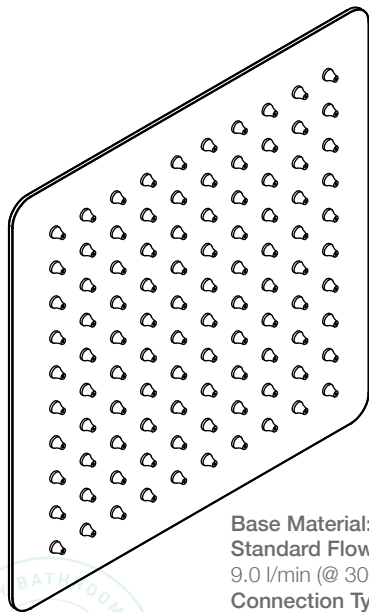

# LIQUIDRED

## PLUS 1069 Shower Rose SQUARE 200mm (SS)

Model: TPLR1069####

(\*where #### is the relevant finish code)

\*\*Please note that not all finishes are available as a stocked product in all countries. Additional surcharges, MOQ's and longer lead times may apply.

**Base Material:** 304 Stainless Steel  
**Standard Flow Rate:**  
9.0 l/min (@ 300kPa / 0.3MPa, with flow restrictor installed)  
**Connection Type:** G $\frac{1}{2}$ " Connections

Dimensions given are in mm. LIQUIDRed® reserves the right to alter and /or remove designs from time to time without prior notice. This drawing is to be used for reference purposes only. E &O.E.